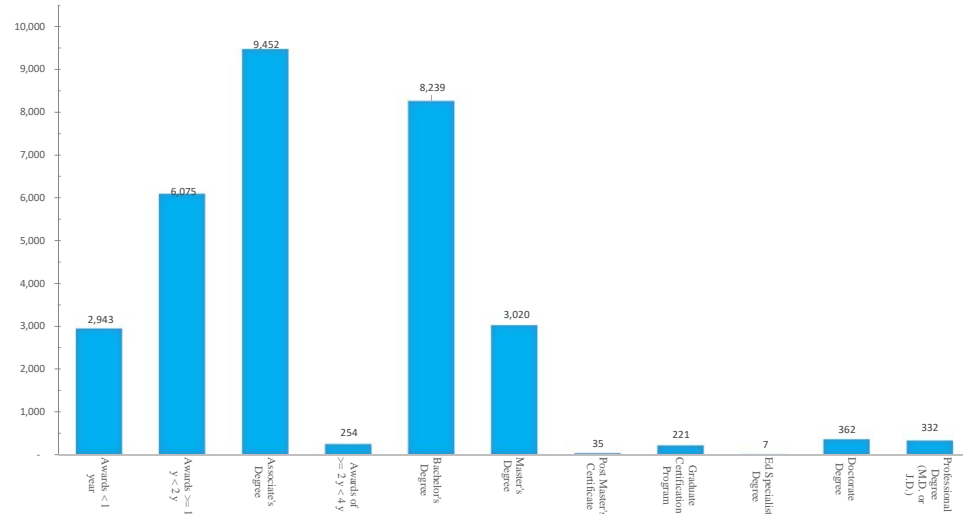

# New Mexico Postsecondary AY 18-19 Degree Production

### Degree Production by Award Type